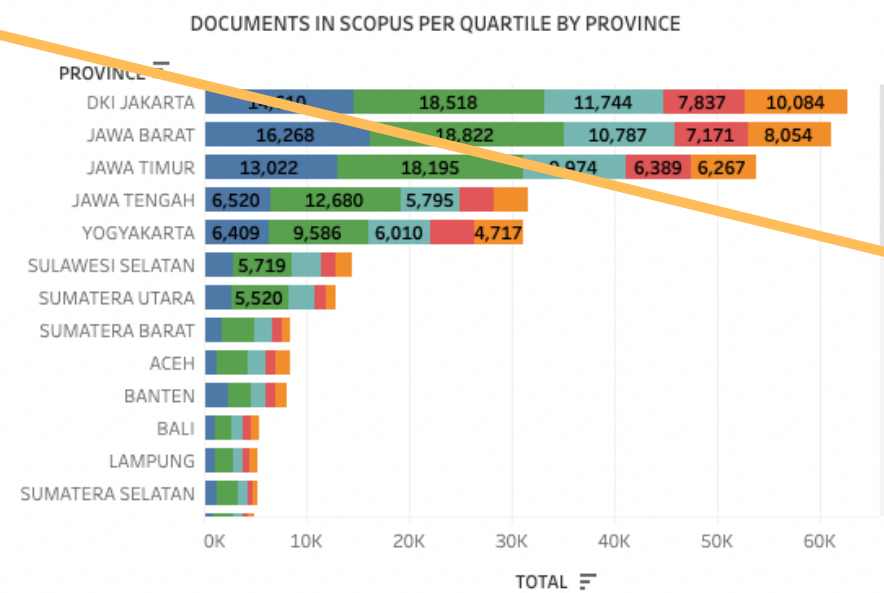

Fitur Sinta Insight

> National Insight

>> Quartile of Publication

- Perspektif Per Quartile Menyeluruh Pertahun
- Perspektif Per Quartile berdasarkan Afiliasi / PT
- Perspektif Per Quartile berdasarkan Provinsi
- Perspektif Per Quartile berdasarkan Tipe Dokumen