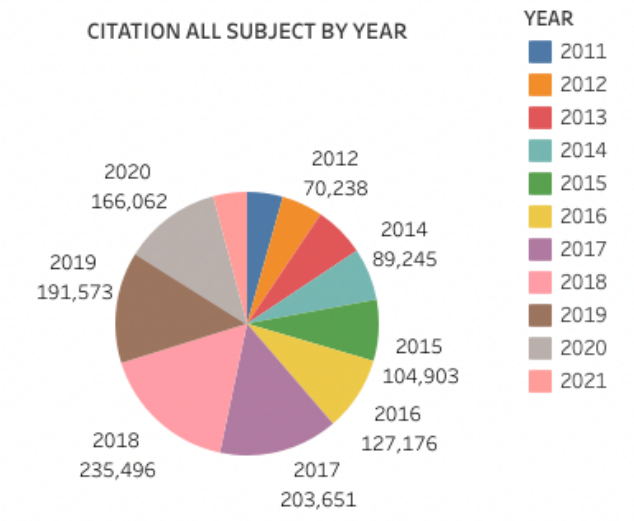

YEAR

- ☐ (All)
- ☒ 2011
- ☒ 2012
- ☒ 2013
- ☒ 2014
- ☒ 2015
- ☒ 2016
- ☒ 2017
- ☒ 2018
- ☒ 2019
- ☒ 2020
- ☒ 2021
- ☐ 2022

AFFILIATION NAME

(All) ▾