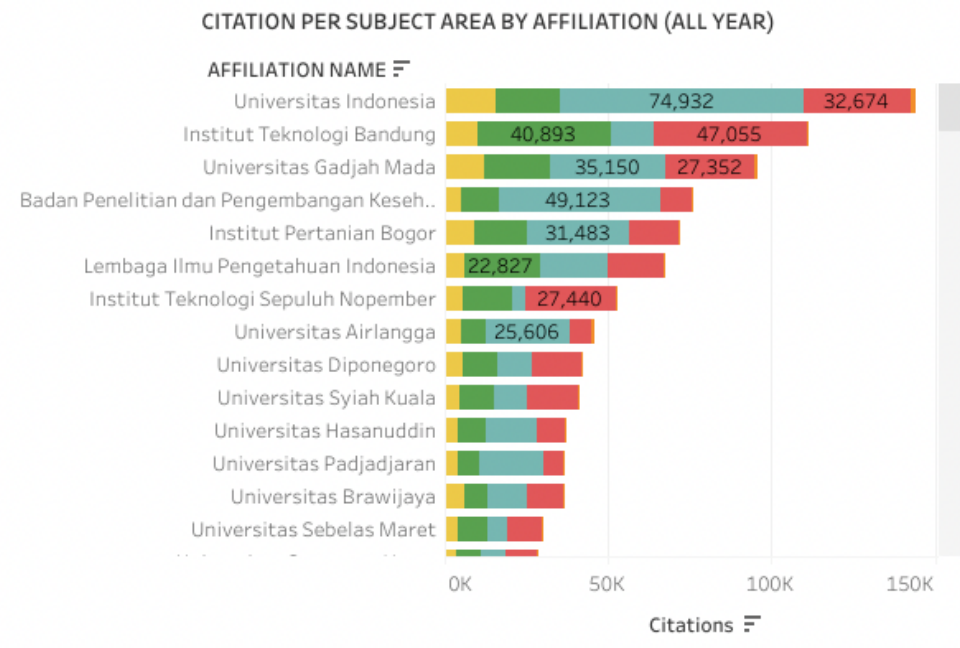

SUBJECT AREA

- ☐ Art Humanities
- ☐ Engineering Technology
- ☐ Life Sciences Medicine
- ☐ Natural Sciences
- ☐ Social Sciences Manage...