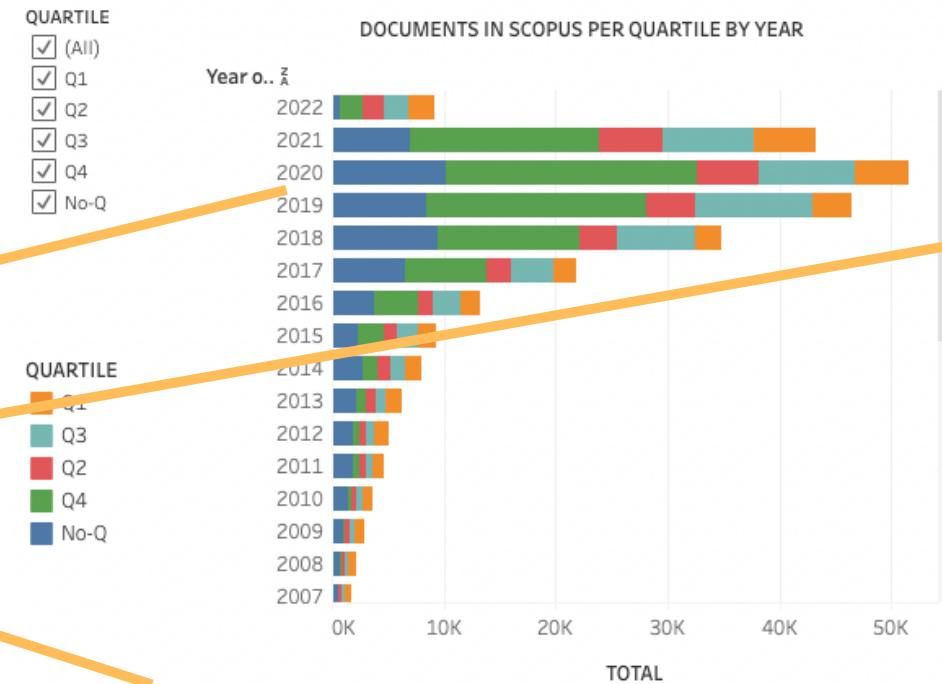

Fitur Sinta Insight

> National Insight

>> Quartile of Publication

- Perspektif Per Quartile Menyeluruh Pertahun
- Perspektif Per Quartile berdasarkan Afiliasi / PT
- Perspektif Per Quartile berdasarkan Provinsi
- Perspektif Per Quartile berdasarkan Tipe Dokumen